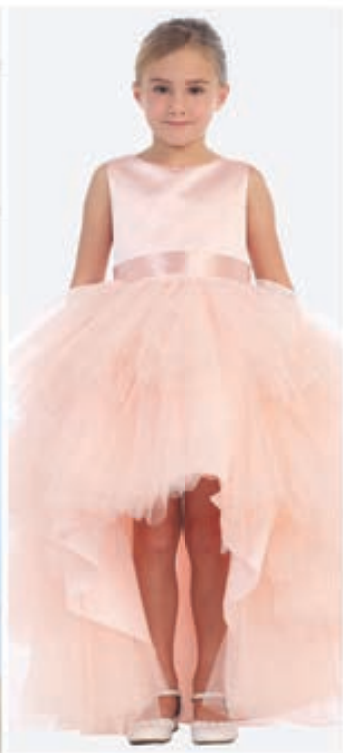

5658 WHITE, IVORY, CHAMPAGNE, BLUSH, RED, BURGUNDY, SKY BLUE, LILAC, BLACK | 6m.12m.18m.24m.2.4.6.8.10.12.14.16 Satin/Tulle *High-Low
Comes with Solid Ribbon Sash *Shown with Sash_3 and Sash_5*