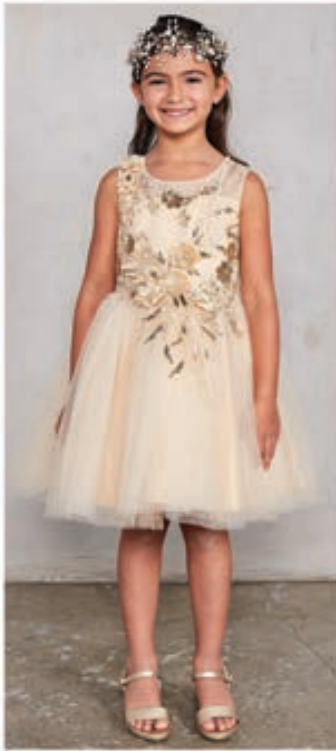

7027 WHITE, IVORY, BLUSH, BURGUNDY, GOLD, NAVY BLUE, SILVER | 2.4.6.8.10.12.14.16.18 Lace/Mesh *Short Length