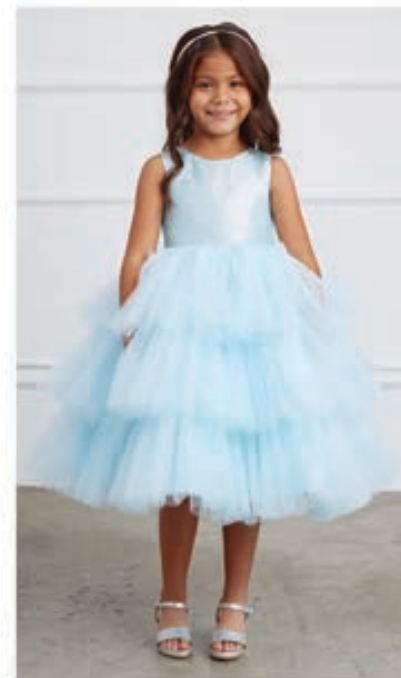

5842 WHITE, IVORY | 2.4.6.8.10.12.14.16 Satin/Lace/Mesh *Ankle Length

5837 WHITE, IVORY, BLUSH, CHAMPAGNE | 2.4.6.8.10.12 Beaded Lace/Tulle *High-Low

5747 WHITE, IVORY, BLUSH, CHAMPAGNE | 6m.12m.18m.24m.2.4.6.8.10.12.14.16 Lace/Tulle *Ankle Length