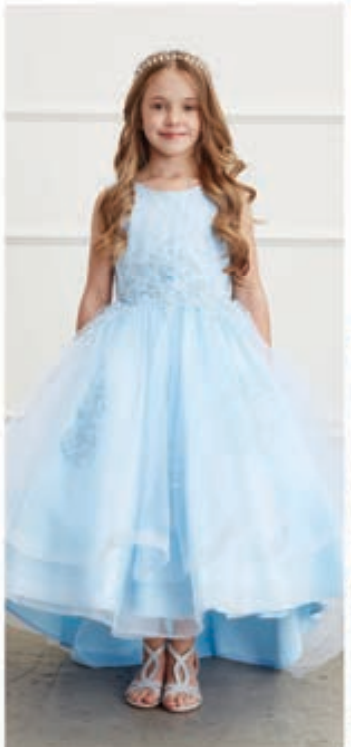

5842 WHITE, IVORY | 2.4.6.8.10.12.14.16 Satin/Lace/Mesh *Ankle Length

5837 WHITE, IVORY, BLUSH, CHAMPAGNE | 2.4.6.8.10.12 Beaded Lace/Tulle *High-Low

5747 WHITE, IVORY, BLUSH, CHAMPAGNE | 6m.12m.18m.24m.2.4.6.8.10.12.14.16 Lace/Tulle *Ankle Length