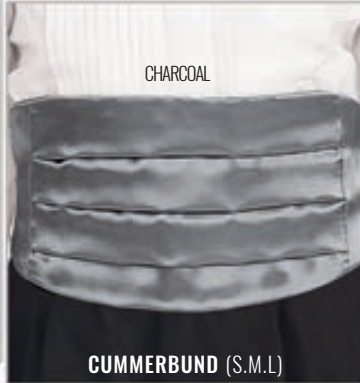

BLACK
NAVY BLUE

ROYAL BLUE

VEST & TIE
2.4.6.8.10.
12.14.16

*Shirt not included

*ALSO OFFERED IN MEN'S SIZES (S.M.L.XL.2XL.3XL.4XL)

BOW TIE
(One Size)

CHARCOAL

CUMMERBUND (S.M.L.)