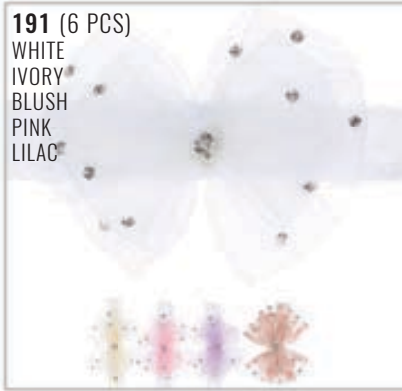

60 (6 PCS)
WHITE, IVORY, PINK, BLUSH, LILAC, RED,
FUCHSIA, ROYAL, NAVY